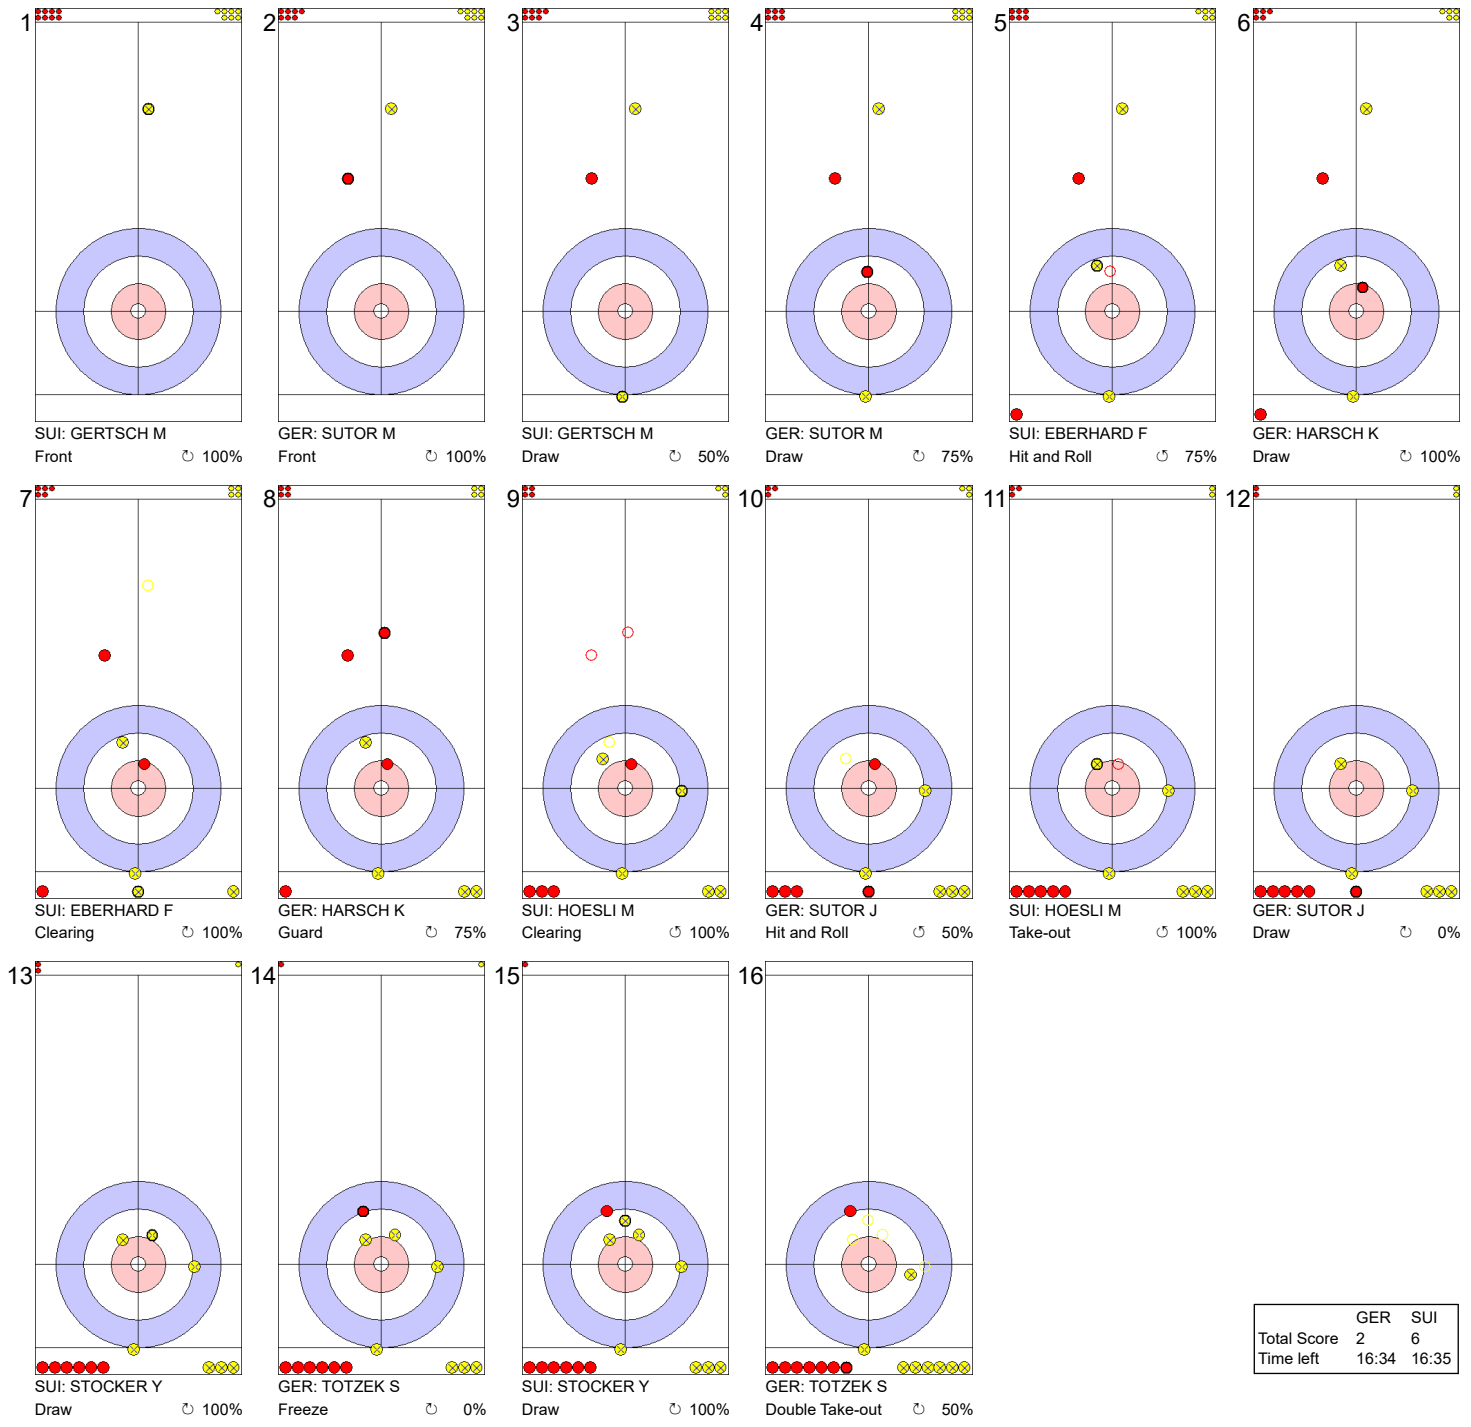

Crystal Ice Arena
Men

Round Robin Session 9 - Sheet A

Game - Shot by Shot

End 5 ● **GER - Germany 2 + 0** (this end) = 2 ● **SUI - Switzerland 2 + 3** (this end) = 5

| | GER | SUI |
|-------------|-------|-------|
| Total Score | 2 | 5 |
| Time left | 21:57 | 21:12 |

Legend:
 ↻ Clockwise ↺ Counter-clockwise - Not considered

WJCC 2020
Krasnoyarsk, Russia

THU 20 FEB 2020
Start Time 14:00

World Junior Curling Championships 2020
Crystal Ice Arena
Men

Round Robin Session 9 - Sheet A

Game - Shot by Shot

End 6 ● **GER - Germany** 2 + 0 (this end) = 2 ● **SUI - Switzerland** 5 + 1 (this end) = 6

| | GER | SUI |
|-------------|-------|-------|
| Total Score | 2 | 6 |
| Time left | 16:34 | 16:35 |

Legend:
 ↻ Clockwise ↺ Counter-clockwise - Not considered

Game - Shot by Shot

End 7 ● GER - Germany 2 + 0 (this end) = 2 ⊗ SUI - Switzerland 6 + 1 (this end) = 7

| | GER | SUI |
|-------------|-------|-------|
| Total Score | 2 | 7 |
| Time left | 11:42 | 11:30 |