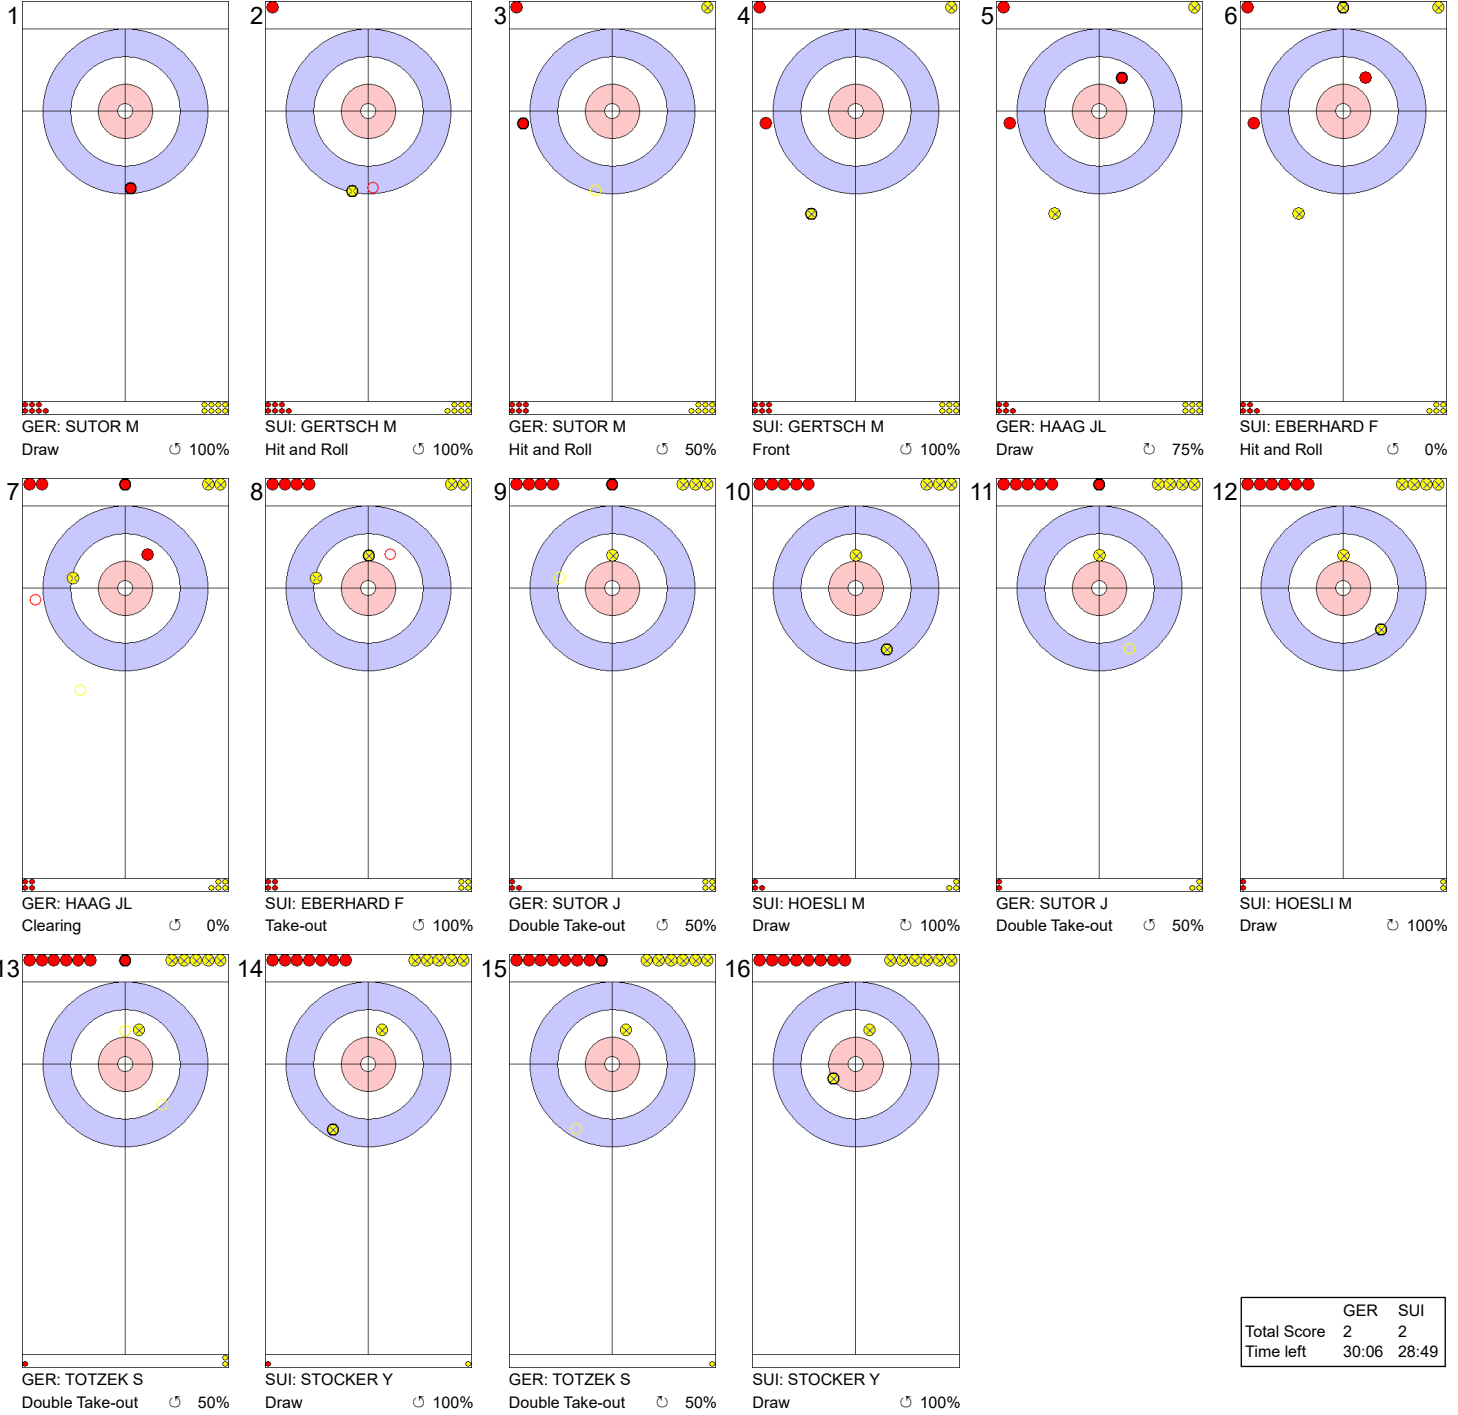

Game - Shot by Shot

Legend:
 ↻ Clockwise ↺ Counter-clockwise - Not considered

WJCC 2020
Krasnoyarsk, Russia

World Junior Curling Championships 2020
Crystal Ice Arena
Men

THU 20 FEB 2020
Start Time 14:00

Round Robin Session 9 - Sheet A

Game - Shot by Shot

Legend:
 Clockwise
 Counter-clockwise
 - Not considered

WJCC 2020
Krasnoyarsk, Russia

THU 20 FEB 2020
Start Time 14:00

World Junior Curling Championships 2020

Crystal Ice Arena
Men

Round Robin Session 9 - Sheet A

Game - Shot by Shot

End 3 ● **GER - Germany** **2 + 0** (this end) = **2** ● **SUI - Switzerland** **0 + 2** (this end) = **2**

| | GER | SUI |
|-------------|-------|-------|
| Total Score | 2 | 2 |
| Time left | 30:06 | 28:49 |