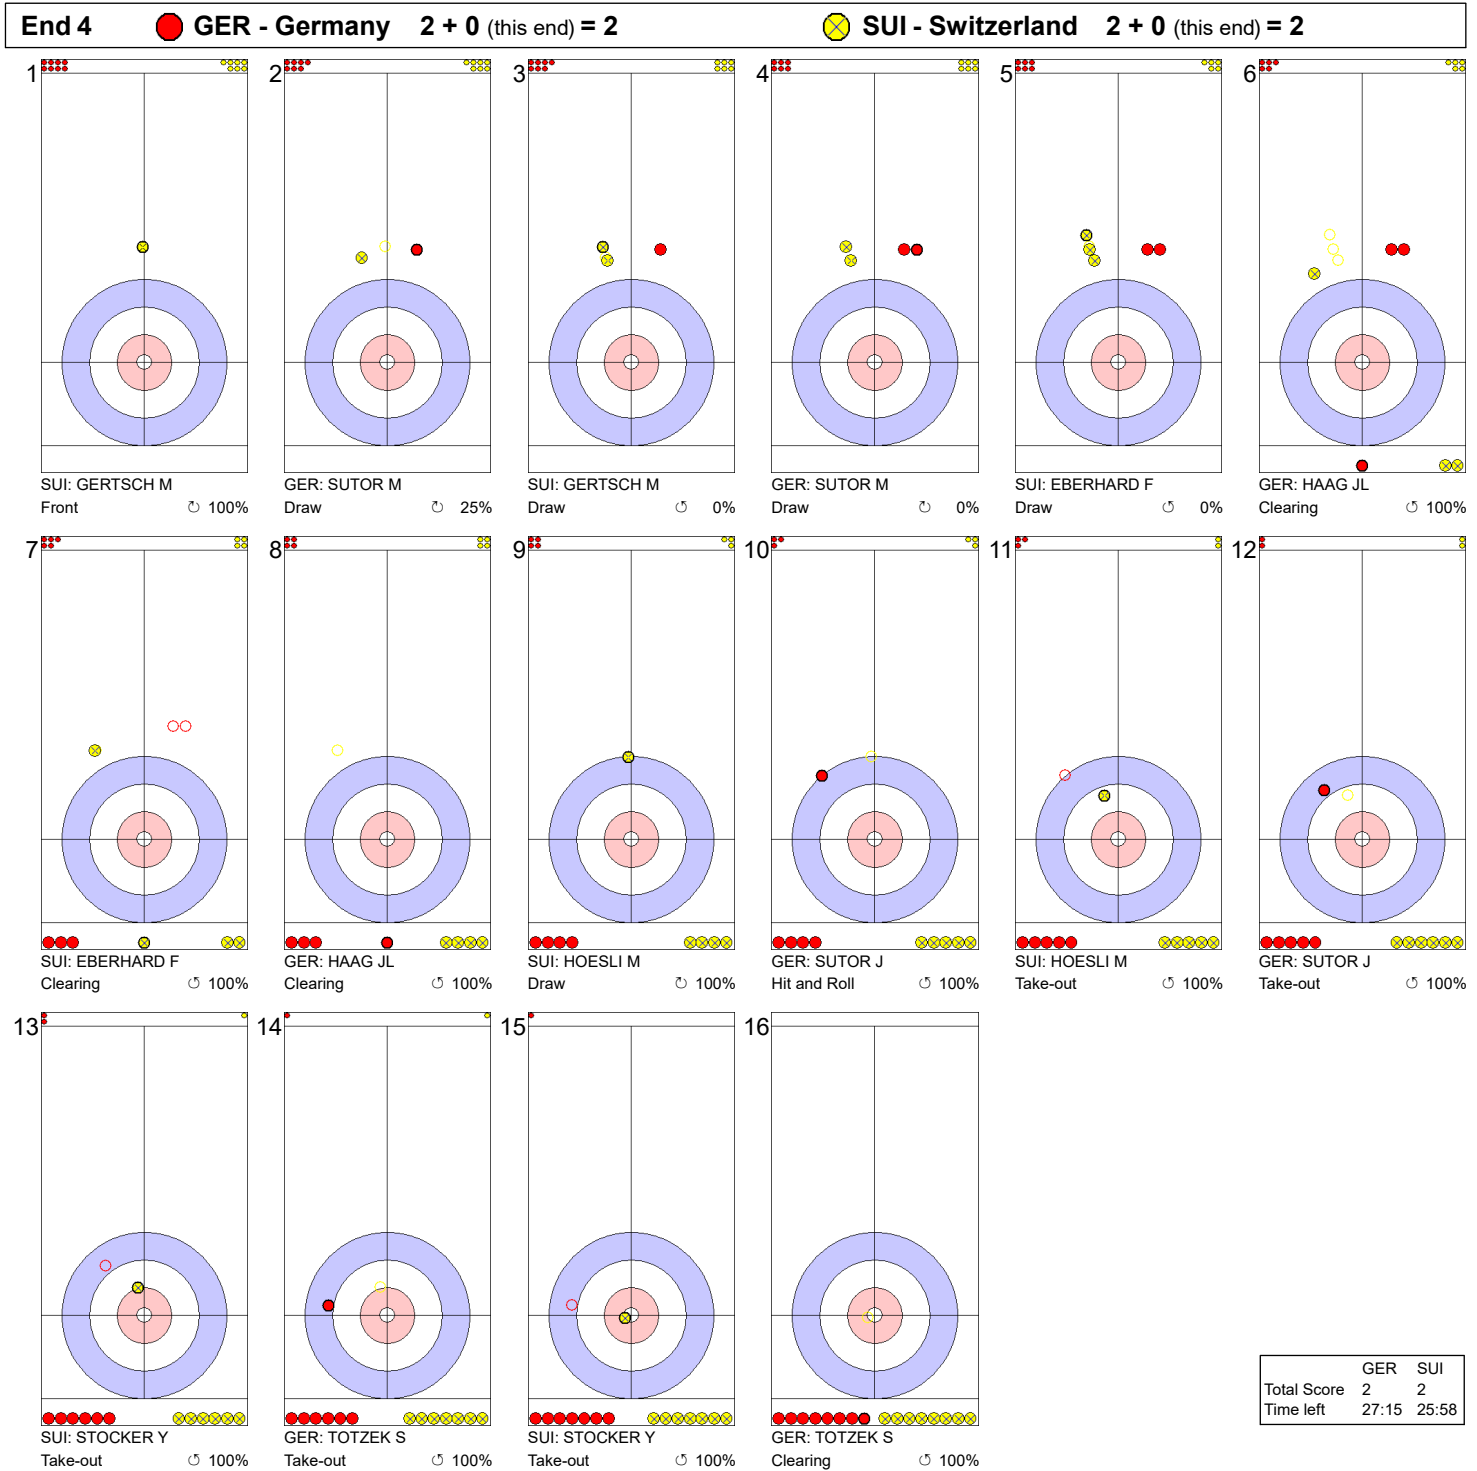

Game - Shot by Shot

Legend:
 Clockwise
 Counter-clockwise
 - Not considered

WJCC 2020
Krasnoyarsk, Russia

THU 20 FEB 2020
Start Time 14:00

World Junior Curling Championships 2020

Crystal Ice Arena
Men

Round Robin Session 9 - Sheet A

Game - Shot by Shot

End 3 ● **GER - Germany** **2 + 0** (this end) = **2** ● **SUI - Switzerland** **0 + 2** (this end) = **2**

| | GER | SUI |
|-------------|-------|-------|
| Total Score | 2 | 2 |
| Time left | 30:06 | 28:49 |

Legend:
 ↻ Clockwise ↺ Counter-clockwise - Not considered

Game - Shot by Shot

Legend:
 ↻ Clockwise ↺ Counter-clockwise - Not considered

WJCC 2020
Krasnoyarsk, Russia

THU 20 FEB 2020
Start Time 14:00

World Junior Curling Championships 2020

Crystal Ice Arena
Men

Round Robin Session 9 - Sheet A

Game - Shot by Shot

End 5 ● **GER - Germany 2 + 0** (this end) = 2 ● **SUI - Switzerland 2 + 3** (this end) = 5

| | GER | SUI |
|-------------|-------|-------|
| Total Score | 2 | 5 |
| Time left | 21:57 | 21:12 |