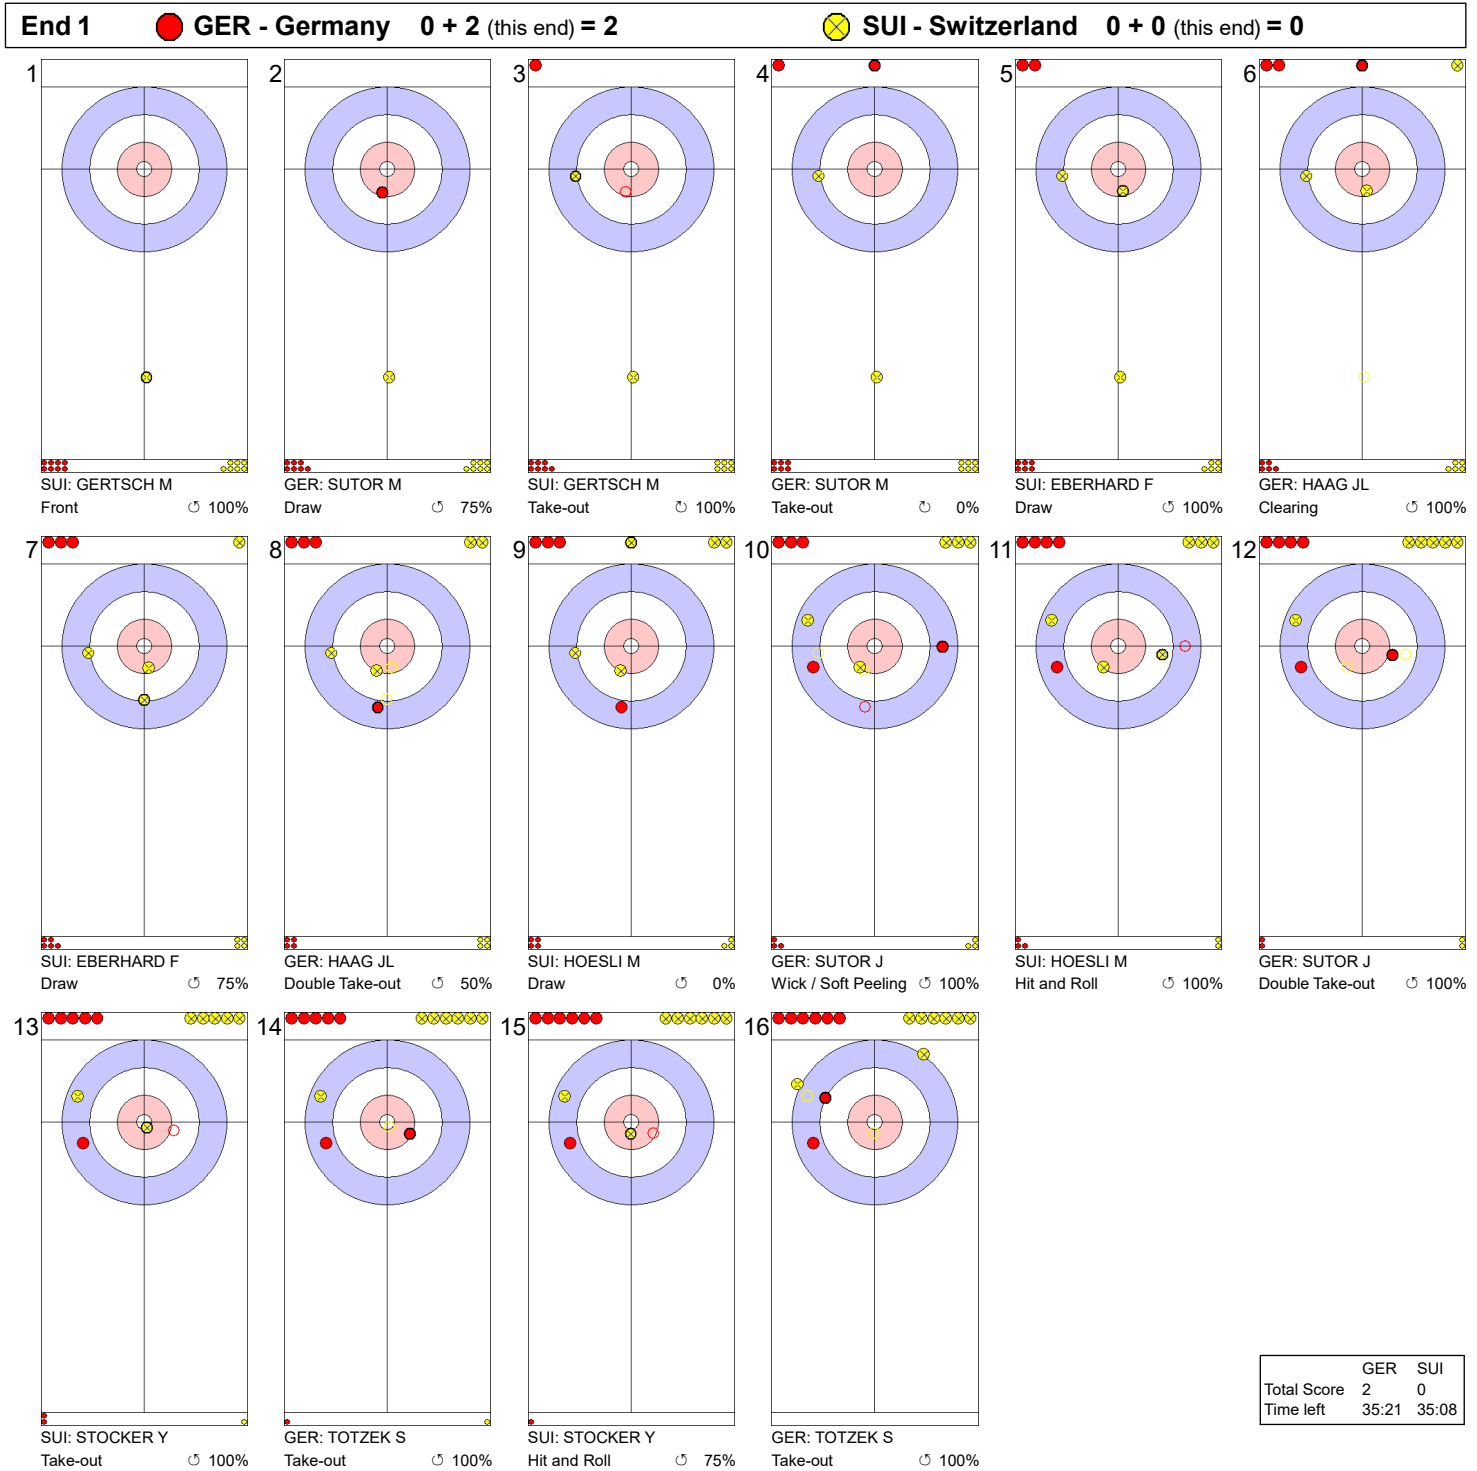

Game - Shot by Shot

Legend:
 ↻ Clockwise ↺ Counter-clockwise - Not considered

WJCC 2020
Krasnoyarsk, Russia

World Junior Curling Championships 2020
Crystal Ice Arena
Men

THU 20 FEB 2020
Start Time 14:00

Round Robin Session 9 - Sheet A

Game - Shot by Shot

Legend:
 Clockwise
 Counter-clockwise
 - Not considered

WJCC 2020
Krasnoyarsk, Russia

THU 20 FEB 2020
Start Time 14:00

World Junior Curling Championships 2020

Crystal Ice Arena
Men

Round Robin Session 9 - Sheet A

Game - Shot by Shot

End 3 ● **GER - Germany** **2 + 0** (this end) = **2** ● **SUI - Switzerland** **0 + 2** (this end) = **2**

| | GER | SUI |
|-------------|-------|-------|
| Total Score | 2 | 2 |
| Time left | 30:06 | 28:49 |