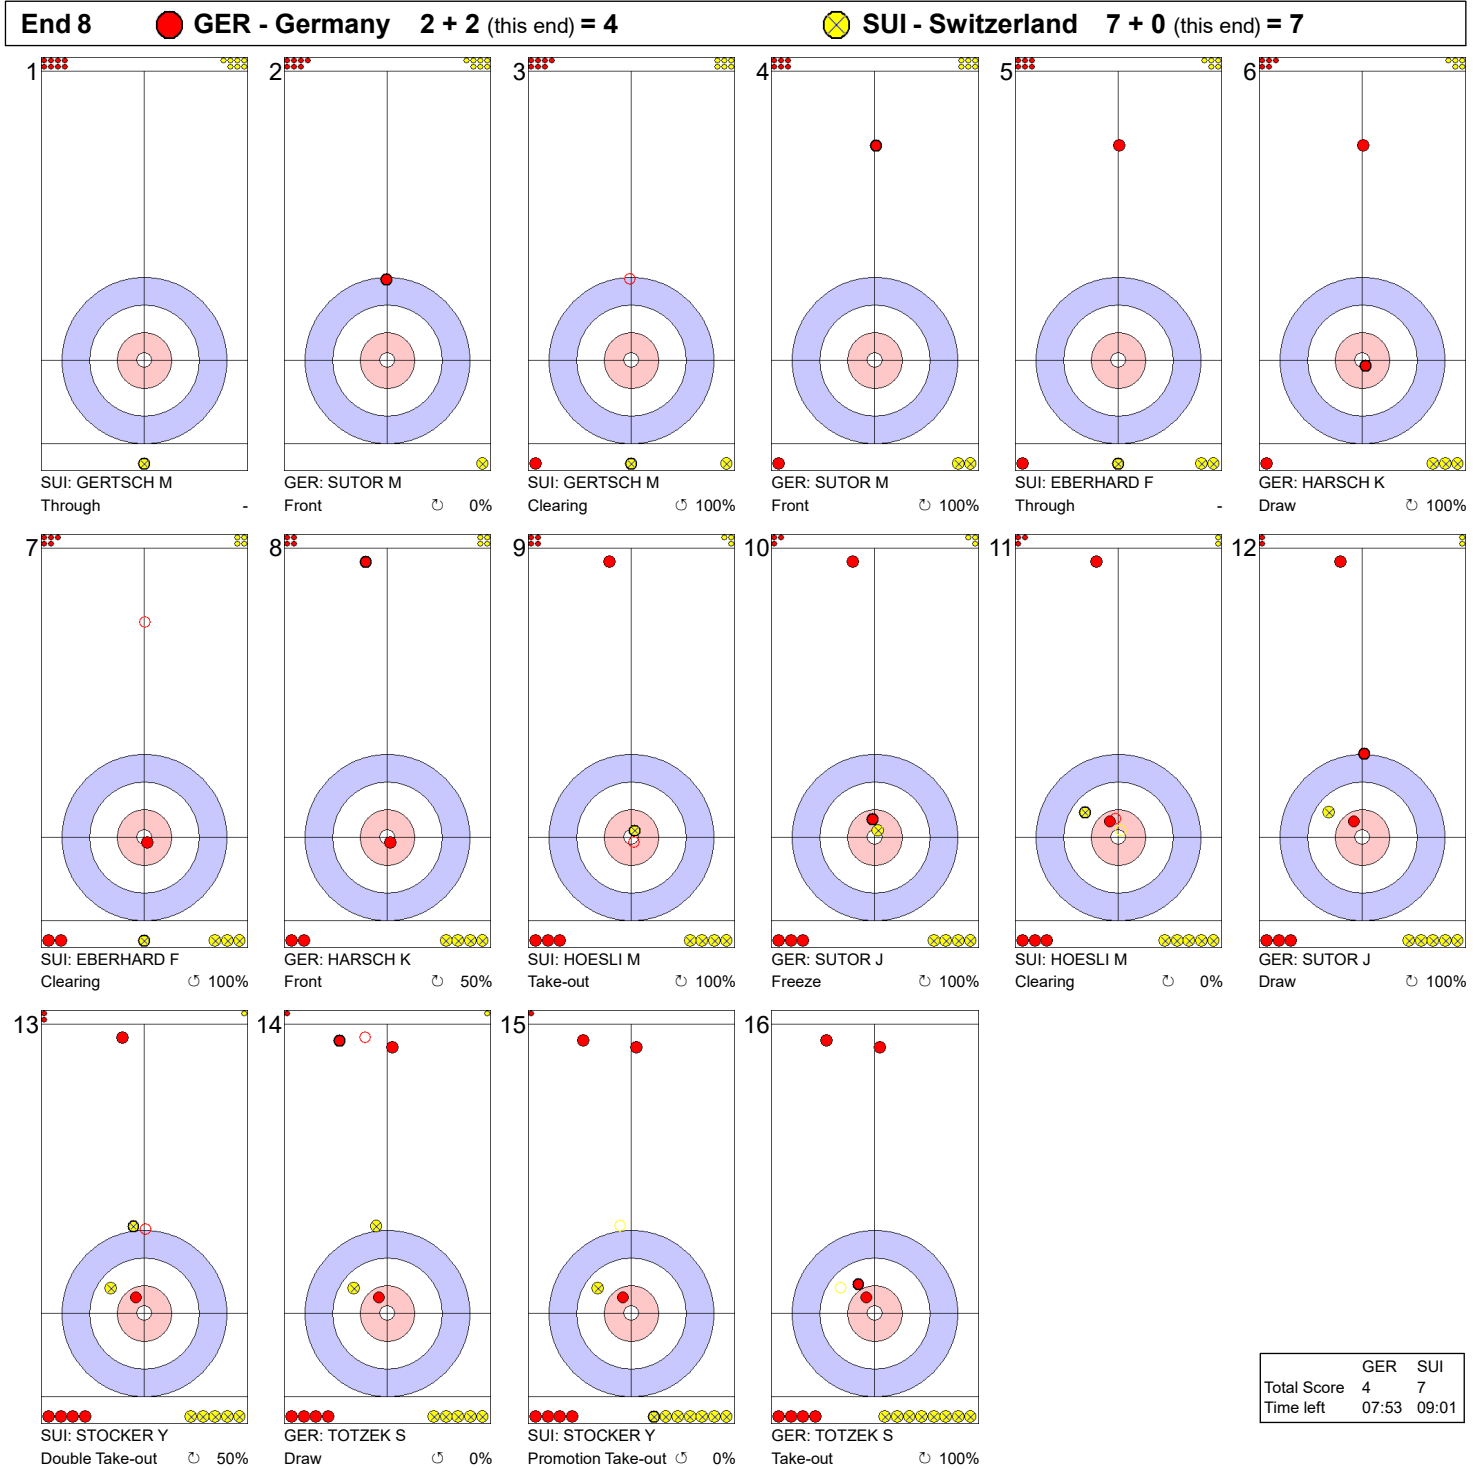

Game - Shot by Shot

End 6 ● **GER - Germany** 2 + 0 (this end) = 2 ● **SUI - Switzerland** 5 + 1 (this end) = 6

| | GER | SUI |
|-------------|-------|-------|
| Total Score | 2 | 6 |
| Time left | 16:34 | 16:35 |

Legend:
 ↻ Clockwise ↺ Counter-clockwise - Not considered

Game - Shot by Shot

End 7 ● GER - Germany 2 + 0 (this end) = 2 ⊗ SUI - Switzerland 6 + 1 (this end) = 7

| | GER | SUI |
|-------------|-------|-------|
| Total Score | 2 | 7 |
| Time left | 11:42 | 11:30 |

Legend:
↻ Clockwise ↺ Counter-clockwise - Not considered

Game - Shot by Shot

Legend:
 Clockwise
  Counter-clockwise
 - Not considered

Game - Shot by Shot

End 9 ● GER - Germany 4 + 0 (this end) = 4 ● SUI - Switzerland 7 + 2 (this end) = 9

| | GER | SUI |
|-------------|-------|-------|
| Total Score | 4 | 9 |
| Time left | 05:10 | 05:50 |

Legend:
 ↻ Clockwise ↺ Counter-clockwise - Not considered