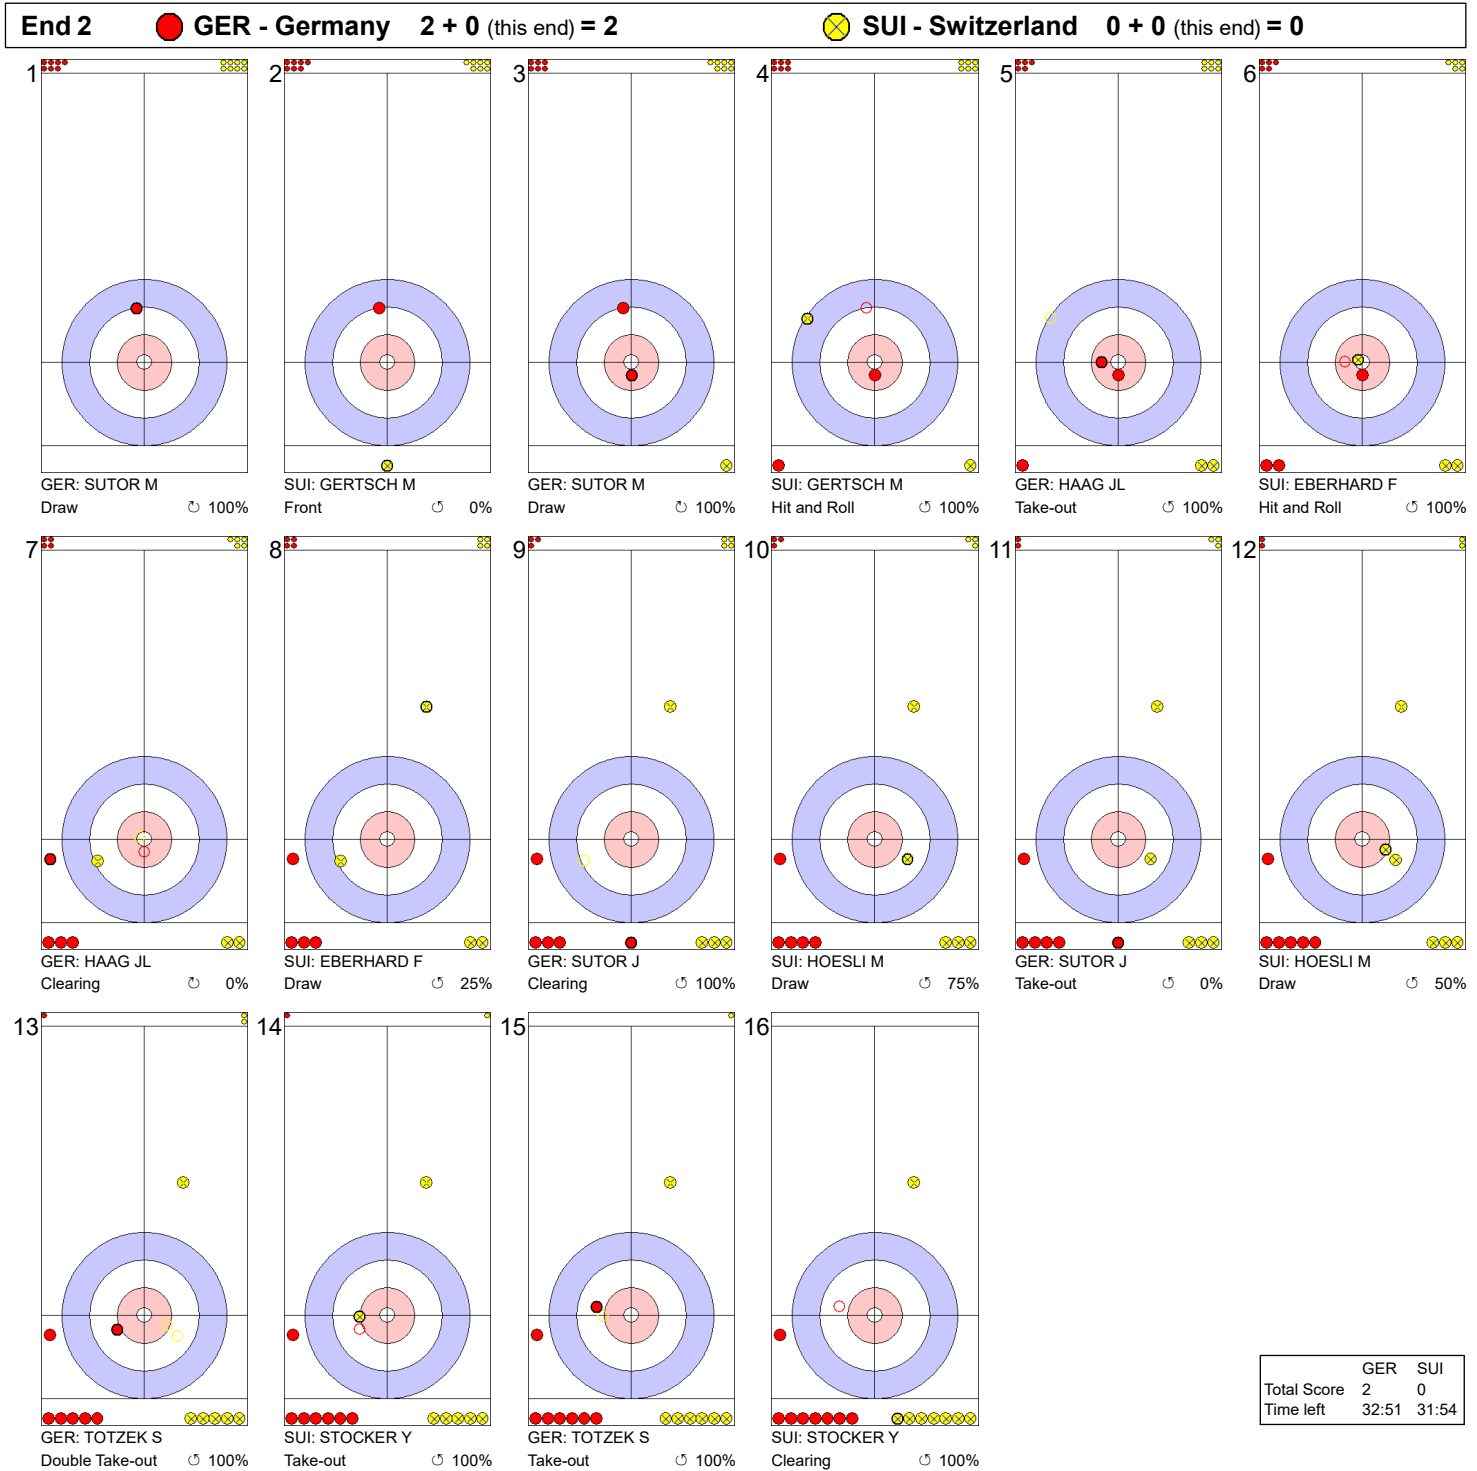

Game - Shot by Shot

Legend:
 ↻ Clockwise ↺ Counter-clockwise - Not considered

WJCC 2020
Krasnoyarsk, Russia

World Junior Curling Championships 2020
Crystal Ice Arena
Men

THU 20 FEB 2020
Start Time 14:00

Round Robin Session 9 - Sheet A

Game - Shot by Shot

Legend:
 Clockwise
 Counter-clockwise
 - Not considered

WJCC 2020
Krasnoyarsk, Russia

THU 20 FEB 2020
Start Time 14:00

World Junior Curling Championships 2020

Crystal Ice Arena
Men

Round Robin Session 9 - Sheet A

Game - Shot by Shot

End 3 ● **GER - Germany** **2 + 0** (this end) = **2** ● **SUI - Switzerland** **0 + 2** (this end) = **2**

| | GER | SUI |
|-------------|-------|-------|
| Total Score | 2 | 2 |
| Time left | 30:06 | 28:49 |